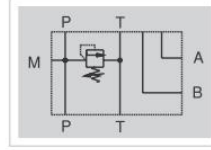

BS5

P-T-A-B yuvaları / ports : BSPP 1/2
M yuvası / ports : BSPP

ÖZELLİKLER / FEATURES

Max. debi Max flow l/min	Yay Spring	Max. pressure Max pressure bar	Ağırlık Weight Kg
80	1	50	1.85
	2	100	
	3	150	
	4	210	
	5	350	

SİPARİŞ KODU / ORDERING CODE

BS5

Vida
Screw

C

Kol kumandalı
Handwheel

V

Ayarlama
Adjustment

1 50 bar (max)